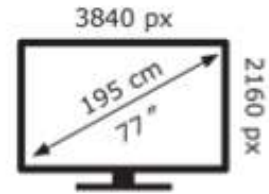

133 kWh/1000h

ABCDEF**G**
HDR
356 kWh/1000h