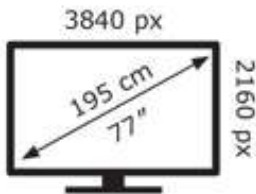

LG Electronics

OLED77W69LA

133 kWh/1000h

ABCDEF**G**
HDR
356 kWh/1000h

2019/2013

LG Electronics

OLED77W69LA

133 kWh/1000h